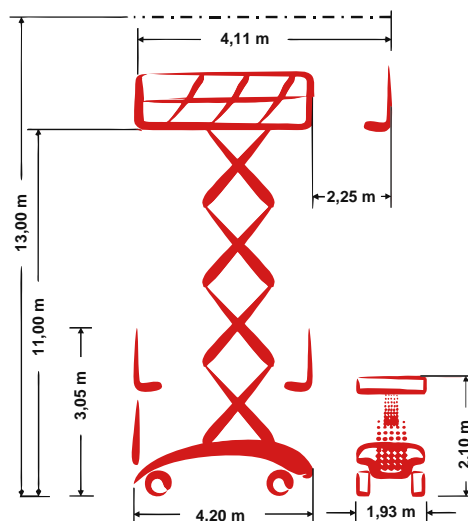

Product diagram

We reserve the right to make technical changes / improvements.

Platformers Business

PB Liftechnik GmbH | Gewerbegebiet Gassenäcker | 89429 Oberbechingen

Telefon: +49 (0) 90 77 - 95 00 - 0 | Telefax: +49 (0) 90 77 - 95 00 - 40

E-Mail: info@pbgmbh.de | Website: www.pbgmbh.de